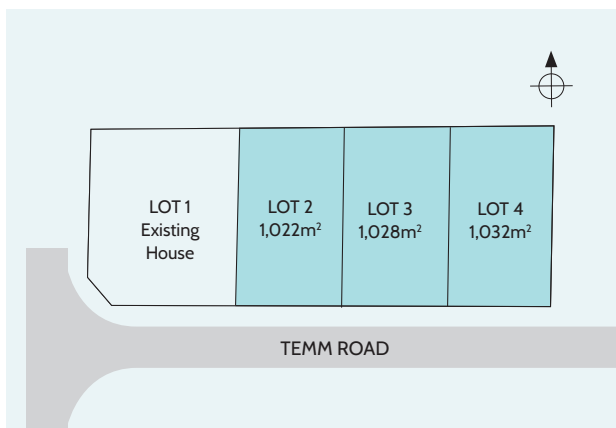

Milestone Homes Matamata
14 Hinerangi Crescent, Peakedale Estate
Matamata

0800 MILESTONE
027 512 5701 or
027 285 9251

matamata@milestonehomes.co.nz
 milestonehomes.co.nz