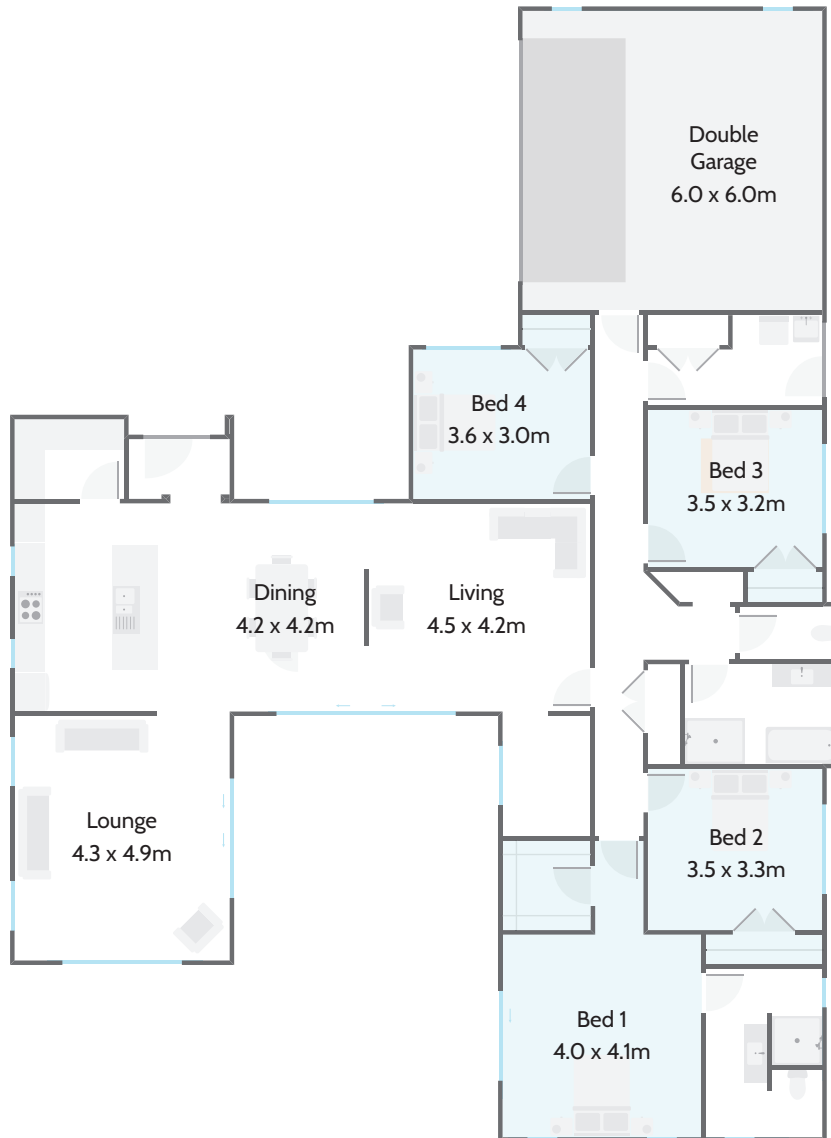

Anatori

Get ready to fall in love with this sprawling, opulent four-bedroom home. From the moment you walk in, the pavilion style will provide WOW factor.

With four large bedrooms, two bathrooms, a superb open plan kitchen and large living and dining areas, there is plenty of space for all.

The outdoor spaces are orientated to maximise sun and provide shelter.

You only live once, so why not relax, entertain and experience this spectacular home.

Highlights:

- A generous separate living area completes one wing
- Separate laundry and double garage
- Dedicated study nook or home office space.

227m²

Bedrooms

Bathrooms

Living / Dining

Garage

0800 MILESTONE
 milestonehomes.co.nz

» LIFESTYLE RANGE

Anatori

Home Width	Home Length	Living Area	Garage Area	Total Floor Area
16.78m	22.80m	188.75m ²	37.88m ²	226.63m ²

Measurements are reflective of Style 1

Plan Options:

- Alfresco Area

227m²

Bedrooms

Bathrooms

Living / Dining