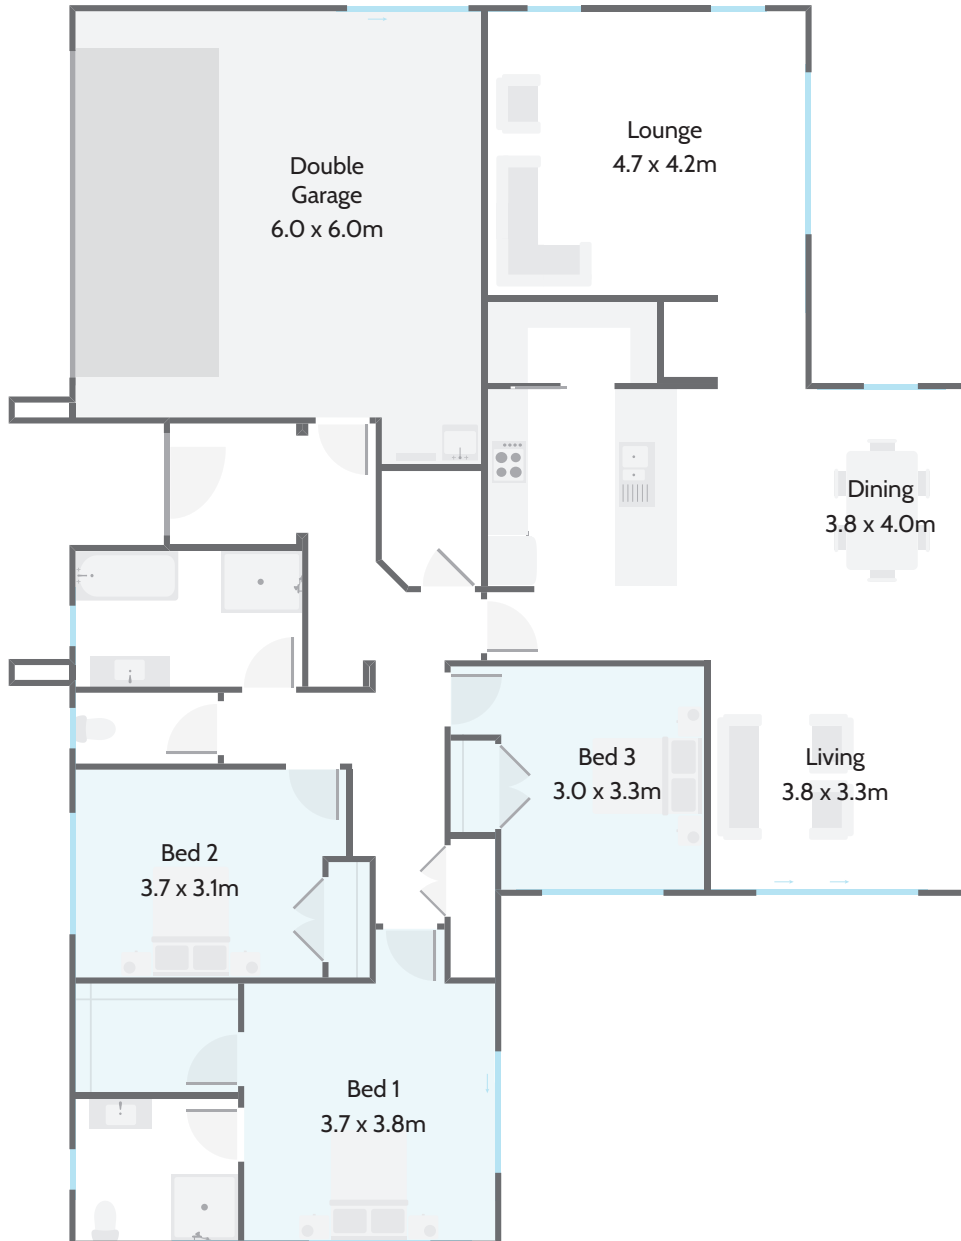

The three ample bedrooms create plenty of space and the master features a large walk-in-robe and ensuite. Two well-appointed bathrooms and a walk-in storage cupboard enhance the functionality of this fantastic family home.

Highlights:

- The flexible nook in the living area is perfect for a study, home office or bar area
- Internal access double garage with laundry nook.

195m²

Bedrooms

Bathrooms

Living / Dining

Garage

📞 0800 MILESTONE
🌐 milestonehomes.co.nz

» LIFESTYLE RANGE

Milestone 27

| Home Width | Home Length | Living Area | Garage Area | Total Floor Area |
|------------|-------------|----------------------|---------------------|----------------------|
| 14.25m | 18.40m | 155.75m ² | 38.79m ² | 194.54m ² |

Measurements are reflective of Style 1

195m²

Bedrooms

Bathrooms

Living / Dining

Garage

0800 MILESTONE
milestonehomes.co.nz