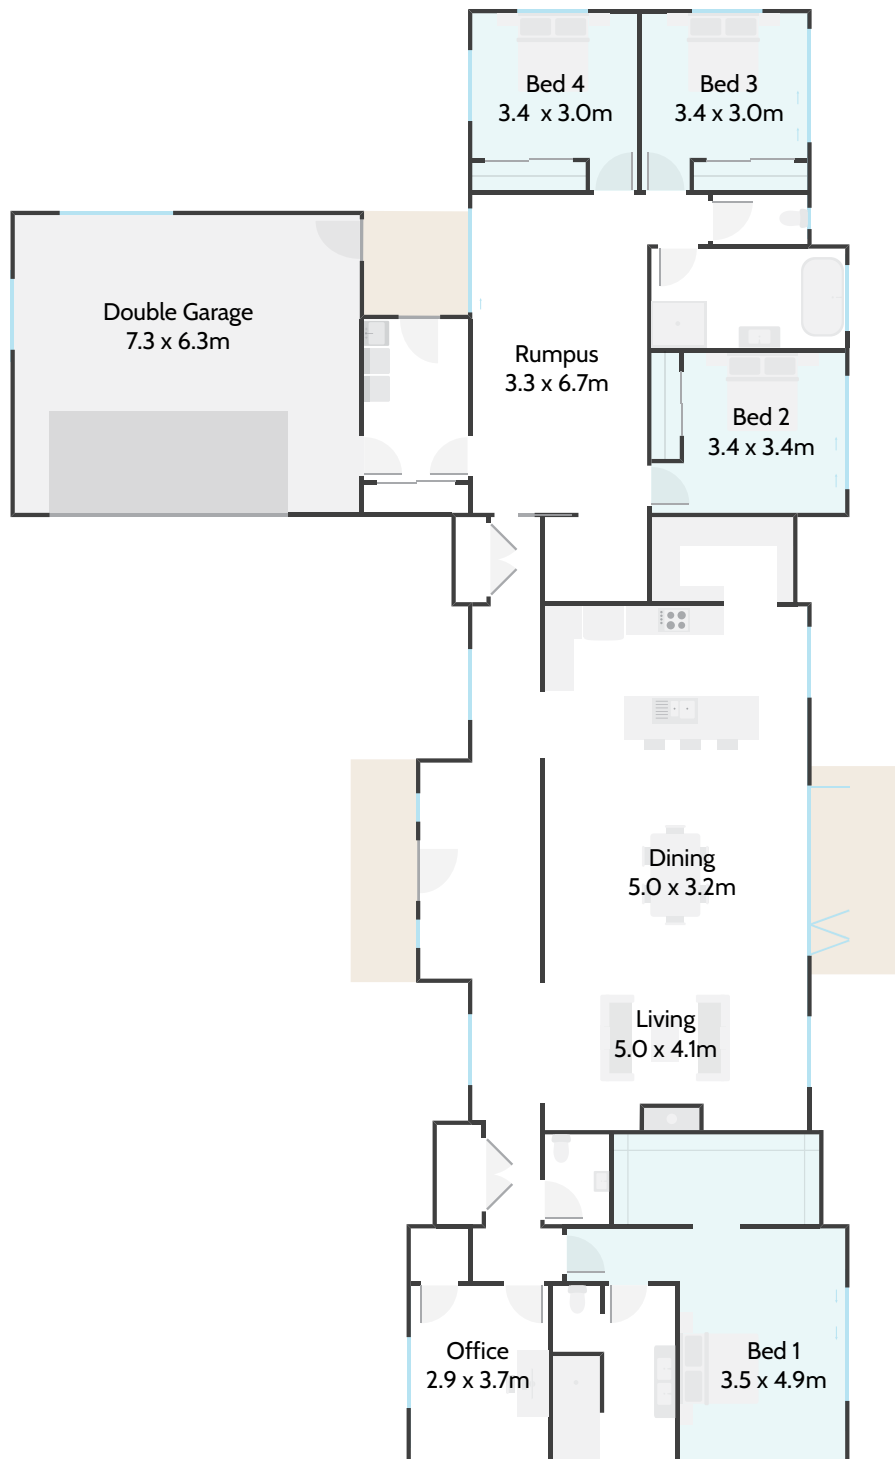

Comprising four generous bedrooms, two bathrooms plus powder room, office, rumpus room and expansive open plan living areas, the Rotoiti floorplan delivers flexible spaces and superior living.

Highlights:

- Four generous double bedrooms
- Master bedroom with ensuite and large walk-in wardrobe
- Office plus study nook
- Large rumpus room
- Generous scullery and laundry
- Fully insulated double internal access garage.

305m²

Bedrooms

Bathrooms

Living / Dining

Garage

📞 0800 MILESTONE
🌐 milestonehomes.co.nz

» COUNTRY RANGE

Rotoiti

Home Width 17.75m	Home Length 30.79m	Living Area 256.47m ²	Garage Area 48.09m ²	Total Floor Area 304.56m ²
-----------------------------	------------------------------	--------------------------------------------	-------------------------------------------	-------------------------------------------------