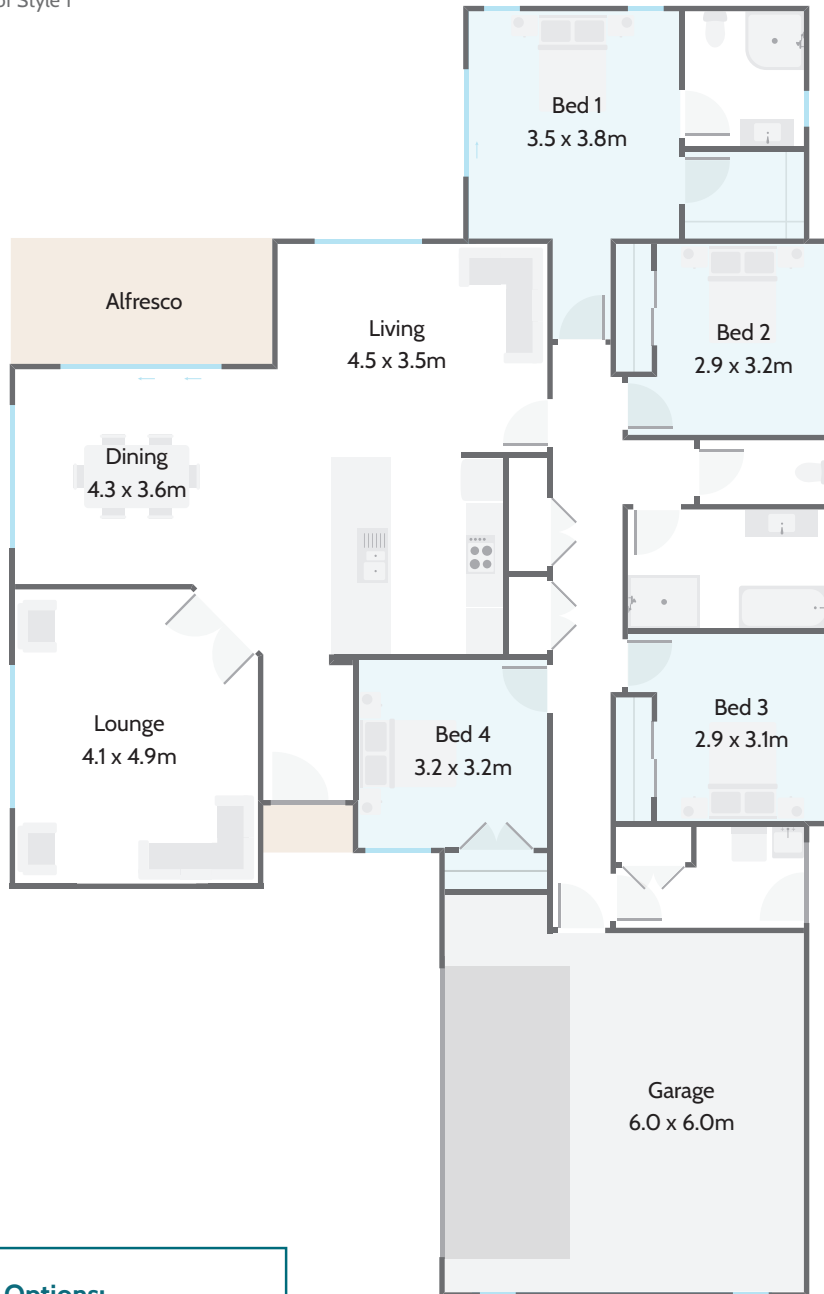

## Ruakākā

Created with modern styling and surprising space, this plan provides everything you need in a four-bedroom home.

Offering large living spaces, an open plan kitchen and separation with lounge and dining whilst everything still feeling central, this home fits all of the principles of a well thought out and perfectly optimised design.

204m<sup>2</sup>

Bedrooms

Bathrooms

Living / Dining

Garage

0800 MILESTONE  
milestonehomes.co.nz

# » LIFESTYLE RANGE Ruakākā

Home Width	Home Length	Living Area	Garage Area	Total Floor Area
13.83m	21.65m	164.12m <sup>2</sup>	39.06m <sup>2</sup>	203.69m <sup>2</sup>

Measurements are reflective of Style 1

### Plan Options:

- Scullery

204m<sup>2</sup>

Bedrooms

Bathrooms

Living / Dining

Garage

0800 MILESTONE  
milestonehomes.co.nz