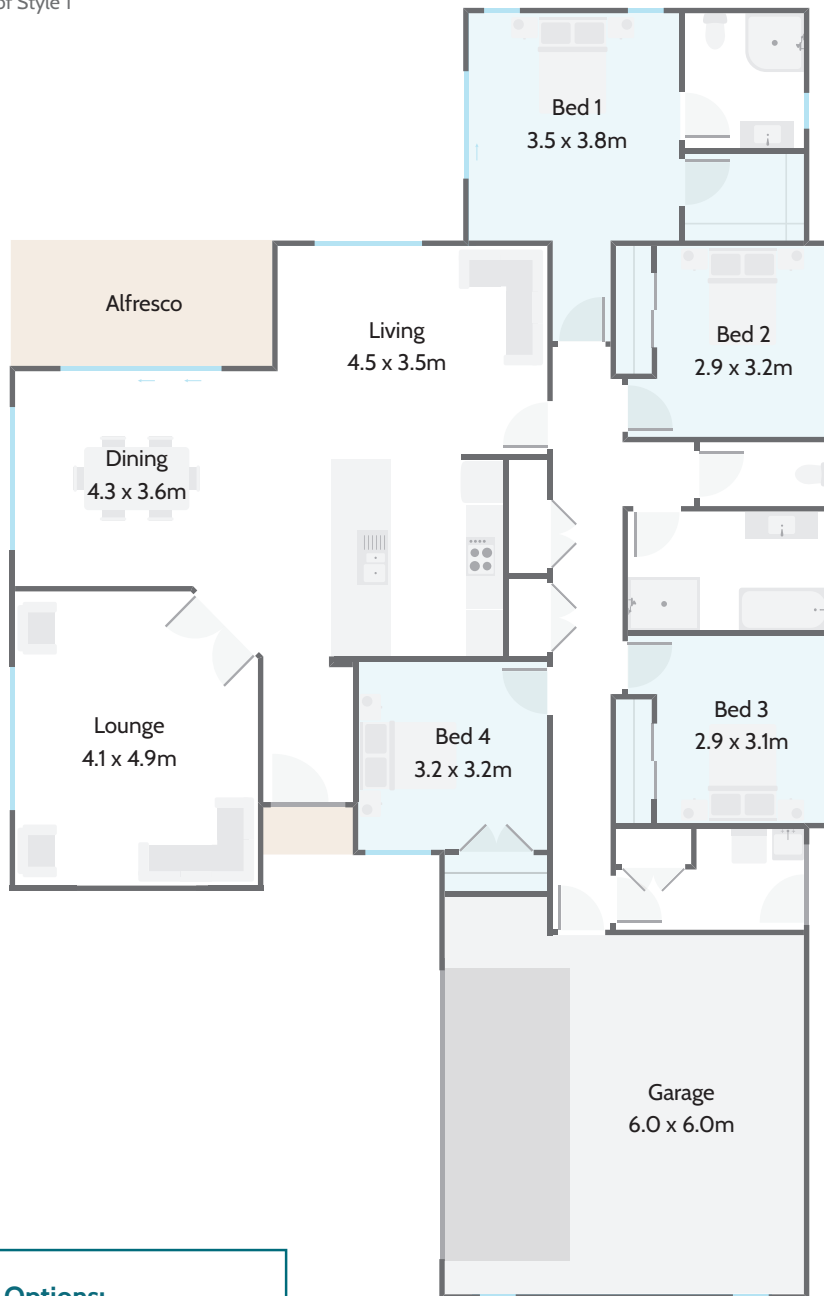

Ruakaka

Created with modern styling and surprising space, this plan provides everything you need in a four-bedroom home.

Offering large living spaces, an open plan kitchen and separation with lounge and dining whilst everything still feeling central, this home fits all of the principles of a well thought out and perfectly optimised design.

Highlights:

- Effortless flow to the alfresco area makes for easy entertaining with family and friends
- Double garage which includes a workshop nook to keep all of the tools and toys
- Full-sized separate laundry room offers a popular feature of this plan
- Plenty of storage is key to this well-functioning home.

204m²

Bedrooms

Bathrooms

Living / Dining

Garage

📞 0800 MILESTONE
🌐 milestonehomes.co.nz

» LIFESTYLE RANGE Ruakaka

Home Width	Home Length	Living Area	Garage Area	Total Floor Area
13.83m	21.65m	164.12m ²	39.06m ²	203.69m ²

Measurements are reflective of Style 1

Plan Options:

- Scullery

204m²

Bedrooms

Bathrooms

Living / Dining

Garage