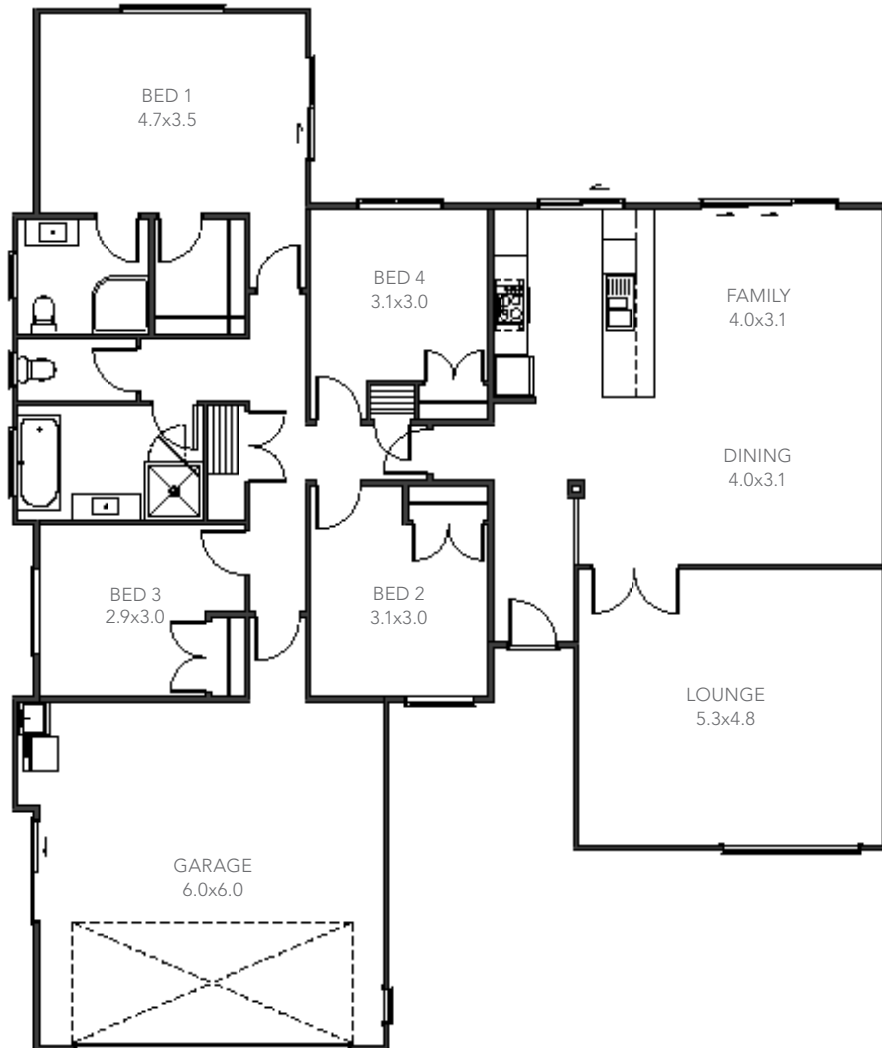

Milestone 09

201m² | 4 bdrm

With four bedrooms and spacious living areas, this flawless composition will effortlessly suit your lifestyle without compromising on style.

4

2

2

STYLE 1

STYLE 2

STYLE 3

Milestone 09

201m² | 4 bdrm

Living 161.22m²

Garage 39.93m²

Total 201.15m²

Home Width 15.31m

Home Length 18.21m

Measurements are reflective of Style 1.